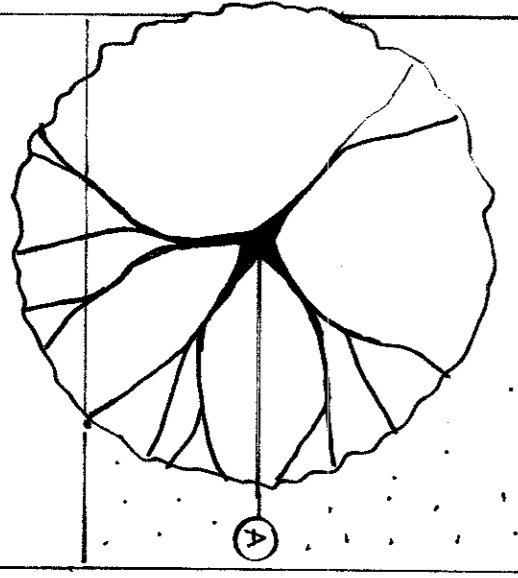

KEY	SPANISH NAME	SPANISH NAME	BLOOM COLOR	BLOOM TIME	HT.	DIAPYCNE
A	AGER RUBRAUM	RED WARE	NA	NA	6'	STRONG TREE, FALL INTEREST
B	ILEX CRENATA	SKY PENNOL	GREEN/WHITE	MAY	2'	VERTICAL ACCENT
C	LEPOTALUM GINENSE	RIVERFLOWER	HOT PINK	SPRING	4'	PERIMETER PLANT
D	MISANTHUS SIBENICUS	WIDENEGRESS	YELLOW	SEPTEMBER	6'	PERIMETER FRONT WALK
E	HEMERICALUS STELLA DORA	DRY LILY	YELLOW	MAY-JUNE	18"	LOW PLANT TIME
F	MAZUS REPTANS ALBA	MAZUS	WHITE	APRIL-MAY	2'	UNIQUE GROUND COVER
G	MIGDALIA YUNNANENSIS	MIGDALIA	WHITE	MARCH-APRIL	2'	FRAGRANT ROOM
H	TULBASTIA VULGATA	SOCIETY GARLIC	PURPLE	JUNE-JULY	5'	FRAGRANT BLOOM
I	ILEX CRENATA 'HELEBI'	SANDWICH'S ONION	GREEN/WHITE	MAY	3'	LOW EVERGREEN SHRUB
J	CORNUS KOUSA	KUSAIDORWARD	WHITE	JUNE	20'	UNUSUAL FRUIT
K	CHAMUNELUS X SUPERBA	AVINDE GRINSON	NA	EARLY SPRING	6'	TERRANER FOR SPRING
L	EUNYMUS TOKUNEI	ENERAUD GARY	WINTER/SPRING	NA	3'	FOUNDATION SHRUBS
M	TAXUS X NETA 'EVERLOW'	THYRD YEW	SARLET BERRIES	NA	3'	FOUNDATION STRIPS
N	PAVUS UNICORNIA V. KREKNA	DAVE JAPANESE BRY	GREEN	SPRING 18"	2'	DELINEATES PERENNIAL BED
O	MATHONIA REPENS	KEEPIK MATHONIA	YELLOW	MAY	2'	BORDER SHRUB
P	LARICORONIA INDIKA 'NATCHEZ'	GRACE MIMBLE	WHITE	SUMMER	25'	VERTICAL DEFINITION
Q	FORSYTHIA INTERMEDIA	FORSYTHIA	YELLOW	EARLY SPRING	10'	TERRANER FOR SPRING
R	HYPERICUM TILICOTE	ST. JOHN'SWORT	YELLOW	SUMMER	3'	SEASONAL COLOR
S	SMYRTIUS FRAXINUS	SWEET ALIVE	WHITE	SPRING-FALL	1'	FRAGRANT BLOOM
T	LIVISTRUM UZIZUM 'TRICOLOR'	WAXLEAF FENEF	WHITE	SPRING	15'	VISUAL SCREEN
V	PRACANTHA CRENATA	WHITE FREZZYUM	WHITE	JUNE-JULY	15'	SPRAWLER FOR WALL