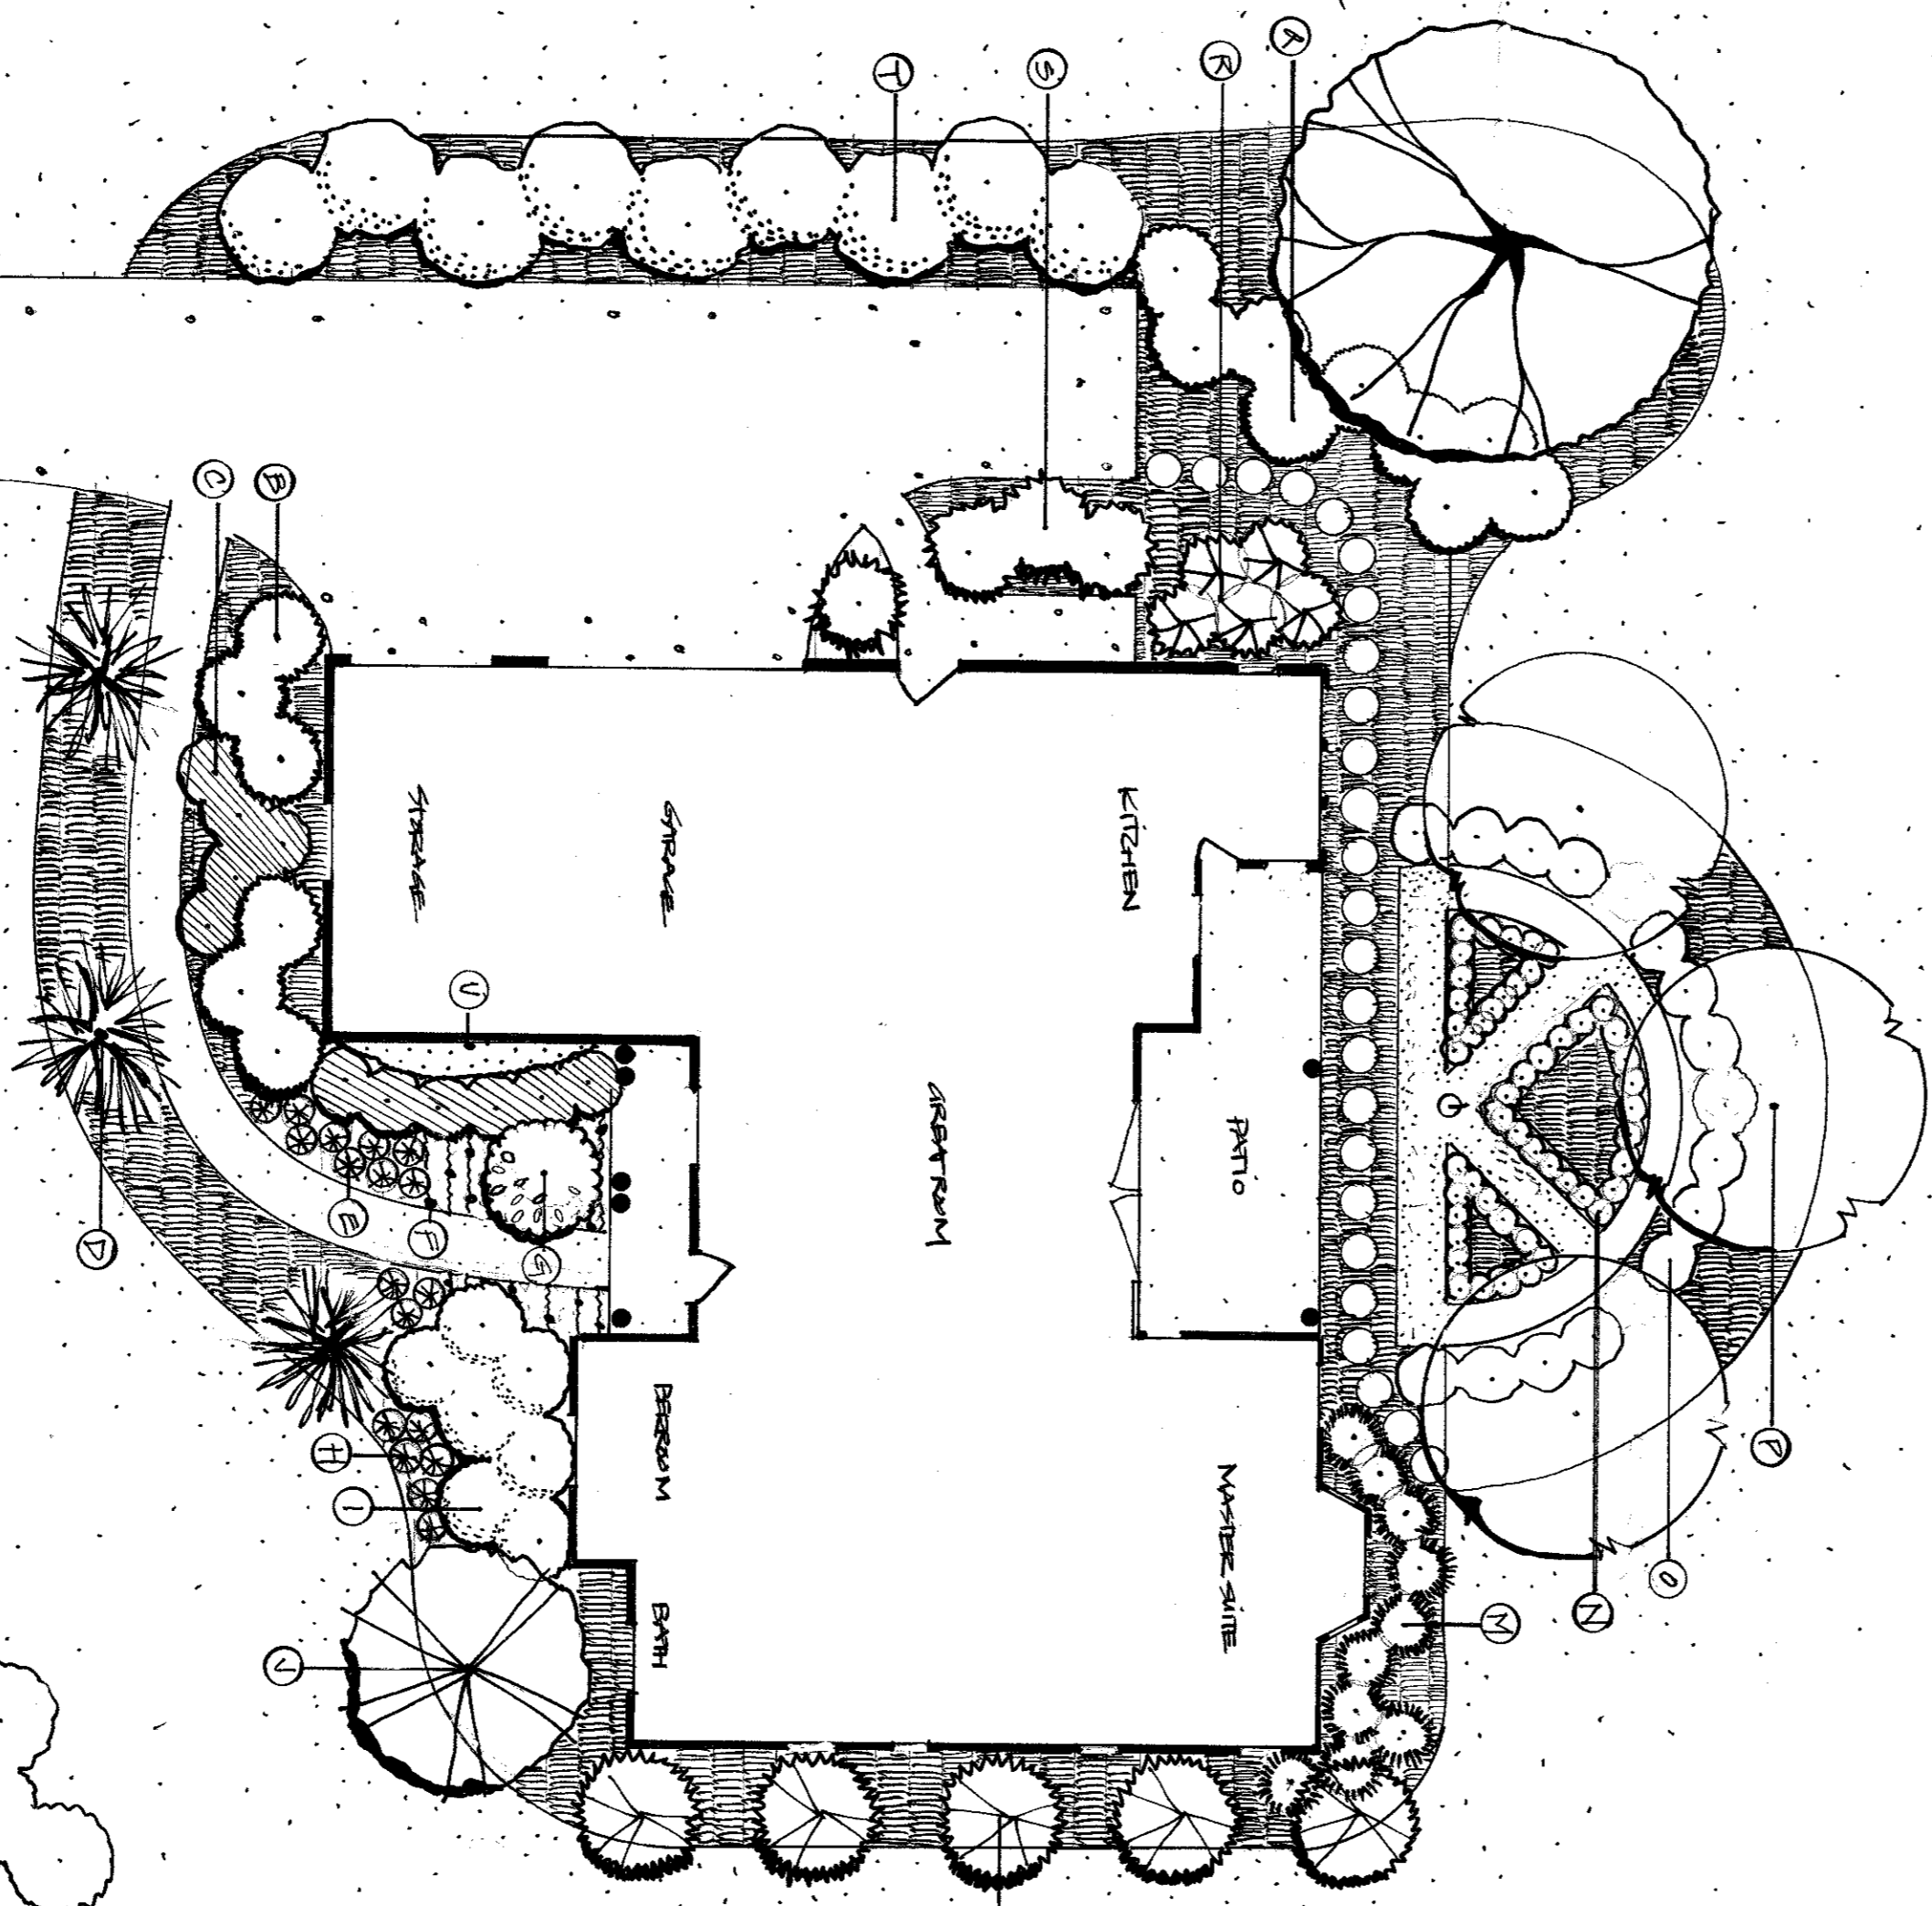

KEY	SPANISH NAME	SPANISH NAME	BLOOM COLOR	BLOOM TIME	HT.	DIAPYCNE
A	AGER RUBRAUM	RED WARE	NA	NA	6'	STRONG TREE, FALL INTEREST
B	ILEX CRENATA	SKY PENNOL	GREEN/WHITE	MAY	2'	VERTICAL ACCENT
C	LEPOTALUM GINENSE	RIVERFLOWER	HOT PINK	SPRING	4'	PERIMETER PLANT
D	MISANTHUS SIBENICUS	WIDENEGRESS	YELLOW	SEPTEMBER	6'	PERIMETER FRONT WALK
E	HEMERICALUS STELLA DORA	DRY LILY	YELLOW	MAY-JUNE	18"	LOW PLANT TIME
F	MAZUS REPTANS ALBA	MAZUS	WHITE	APRIL-MAY	2'	UNIQUE GROUND COVER
G	MIGDALIA YUNNANENSIS	MIGDALIA	WHITE	MARCH-APRIL	2'	FRAGRANT ROOM
H	TULBASTIA VULGATA	SOCIETY GARLIC	PURPLE	JUNE-JULY	5'	FRAGRANT BLOOM
I	ILEX CRENATA 'HELEBI'	SANDWICH'S ONION	GREEN/WHITE	MAY	3'	LOW EVERGREEN SHRUB
J	CORNUS KOUSA	KUSAIDORWARD	WHITE	JUNE	20'	UNUSUAL FRUIT
K	CHAMUNELUS X SUPERBA	AVINDE GRINSON	NA	EARLY SPRING	6'	TERRANER FOR SPRING
L	EUNYMUS TOKUNEI	ENERAUD GARY	WINTER/SPRING	NA	3'	FOUNDATION SHRUBS
M	TAXUS X NETA 'EVERLOW'	THYRD YEW	SARLET BERRIES	NA	3'	FOUNDATION STRIPS
N	PAVUS UNICORNIA V. KREKNA	DAVE JAPANESE BRY	GREEN	SPRING 18"	2'	DELINEATES PERENNIAL BED
O	MATHONIA REPENS	KEEPIK MATHONIA	YELLOW	MAY	2'	BORDER SHRUB
P	LARICORONIA INDIKA 'NATCHEZ'	GRACE MIMBLE	WHITE	SUMMER	25'	VERTICAL DEFINITION
Q	FORSYTHIA INTERMEDIA	FORSYTHIA	YELLOW	EARLY SPRING	10'	TERRANER FOR SPRING
R	HYPERICUM TILICOTE	ST. JOHN'SWORT	YELLOW	SUMMER	3'	SEASONAL COLOR
S	SMYRTIUS FRAXINUS	SWEET ALIVE	WHITE	SPRING-FALL	1'	FRAGRANT BLOOM
T	LIVISTRUM UZIZUM 'TRICOLOR'	WAXLEAF FENEF	WHITE	SPRING	15'	VISUAL SCREEN
V	PRACANTHA CRENATA	WHITE FREZZYUM	WHITE	JUNE-JULY	15'	SPRAWLER FOR WALL